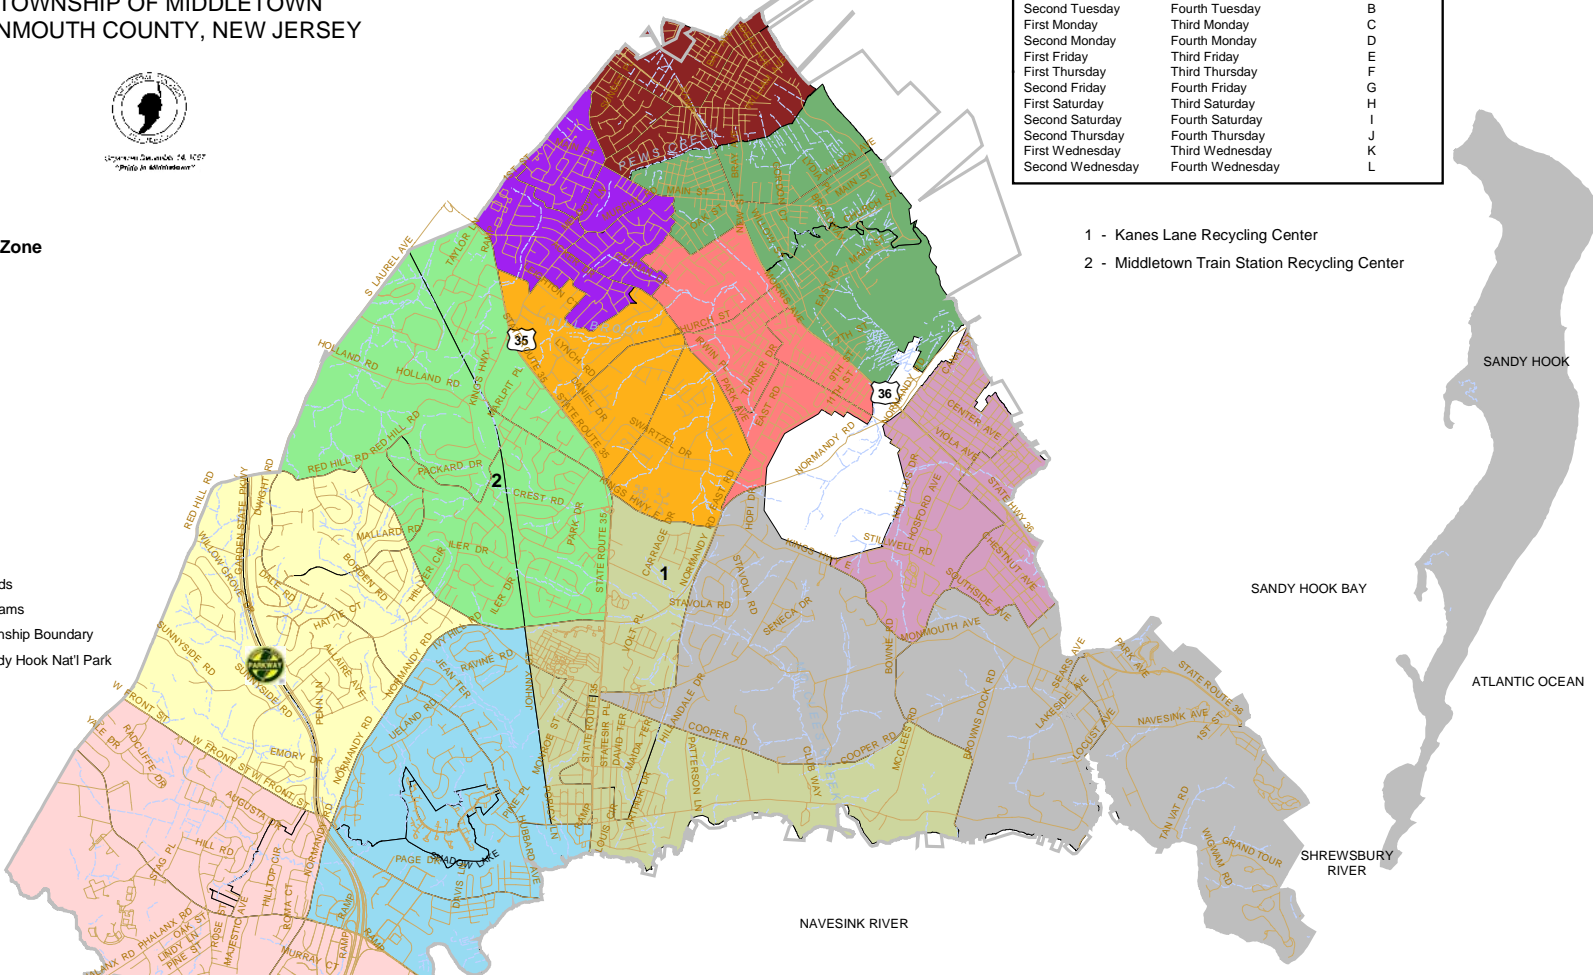

TOWNSHIP OF MIDDLETOWN MONMOUTH COUNTY, NEW JERSEY

Legend

Recycle Zone

- A
- B
- C
- D
- E
- F
- G
- H
- I
- J
- K
- L
- Roads
- Streams
- Township Boundary
- Sandy Hook Nat'l Park

GLASS & ALUMINUM	NEWSPAPER	RECYCLE ZONE
First Tuesday	Third Tuesday	A
Second Tuesday	Fourth Tuesday	B
First Monday	Third Monday	C
Second Monday	Fourth Monday	D
First Friday	Third Friday	E
First Thursday	Third Thursday	F
Second Friday	Fourth Friday	G
First Saturday	Third Saturday	H
Second Saturday	Fourth Saturday	I
Second Thursday	Fourth Thursday	J
First Wednesday	Third Wednesday	K
Second Wednesday	Fourth Wednesday	L

- 1 - Kanes Lane Recycling Center
- 2 - Middletown Train Station Recycling Center

MIDDLETOWN TOWNSHIP, MONMOUTH COUNTY
NEW JERSEY

RECYCLING PLAN

OCTOBER 2004

0 1,350 2,700 5,400 8,100
Feet

PREPARED BY:

MASER
CONSULTANTS

1000 New Brunswick Blvd., Suite 200
New Brunswick, NJ 08901
(908) 684-5500

NJUNCAD\Middletown\01-010592\recycling.mxd