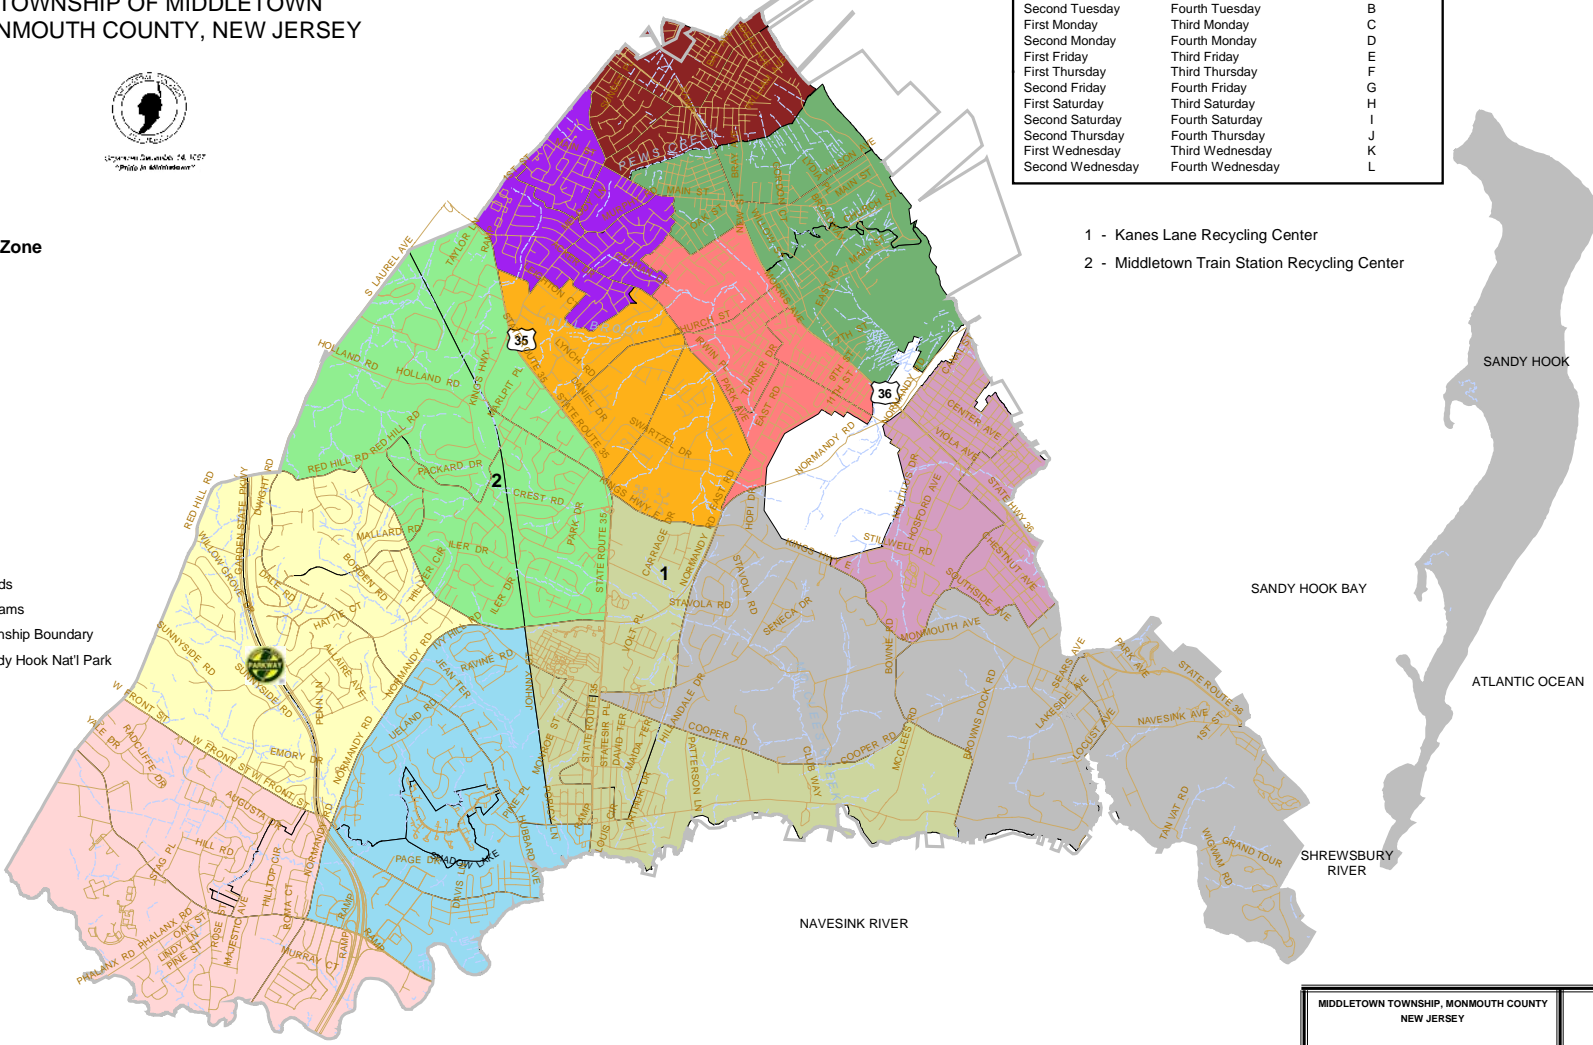

TOWNSHIP OF MIDDLETOWN MONMOUTH COUNTY, NEW JERSEY

Legend

Recycle Zone

- A
- B
- C
- D
- E
- F
- G
- H
- I
- J
- K
- L
- Roads
- Streams
- Township Boundary
- Sandy Hook Nat'l Park

GLASS & ALUMINUM	NEWSPAPER	RECYCLE ZONE
First Tuesday	Third Tuesday	A
Second Tuesday	Fourth Tuesday	B
First Monday	Third Monday	C
Second Monday	Fourth Monday	D
First Friday	Third Friday	E
First Thursday	Third Thursday	F
Second Friday	Fourth Friday	G
First Saturday	Third Saturday	H
Second Saturday	Fourth Saturday	I
Second Thursday	Fourth Thursday	J
First Wednesday	Third Wednesday	K
Second Wednesday	Fourth Wednesday	L

- 1 - Kanes Lane Recycling Center
- 2 - Middletown Train Station Recycling Center

MIDDLETOWN TOWNSHIP, MONMOUTH COUNTY
NEW JERSEY

RECYCLING PLAN

OCTOBER 2004

0 1,350 2,700 5,400 8,100
Feet

PREPARED BY:

MASER
CONSULTANTS

1000 New Brunswick Blvd., Suite 200
New Brunswick, NJ 08901
(908) 684-5500

NJUNCAD\Middletown\01-010592\recycling.mxd