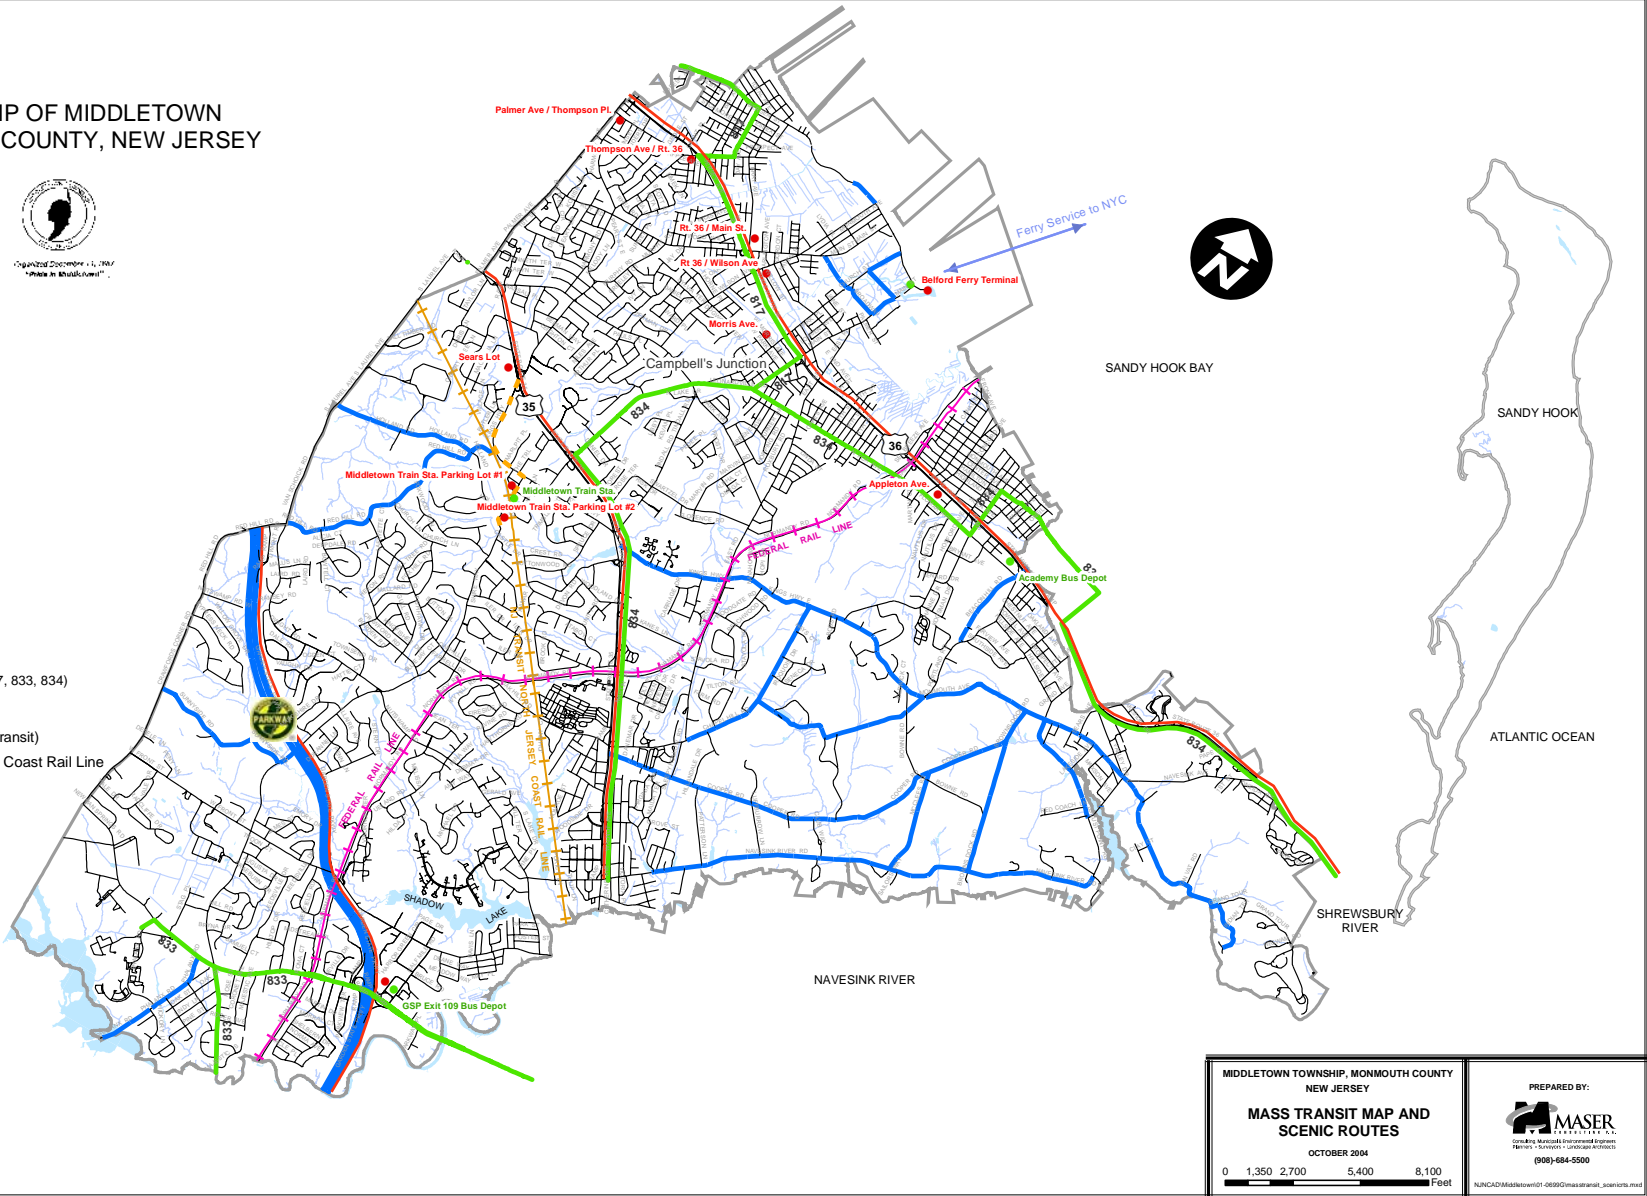

TOWNSHIP OF MIDDLETOWN MONMOUTH COUNTY, NEW JERSEY

Legend

- Local Road
- Scenic Roadways
- Commuter Lots
- Terminals
- Streams
- Lakes
- Sandy Hook
- Boundary

Transit Routes

- Academy Bus Route
- Belford Ferry Service
- NJ Transit Bus Routes (817, 833, 834)
- Local Shuttle
- Federal Rail Line (Non-Transit)
- NJ Transit North Jersey Coast Rail Line

MIDDLETOWN TOWNSHIP, MONMOUTH COUNTY NEW JERSEY MASS TRANSIT MAP AND SCENIC ROUTES OCTOBER 2004 0 1,350 2,700 5,400 8,100 Feet		PREPARED BY: MASER INCORPORATED Comprehensive Municipal Environmental Programs Planning • Consulting • Construction Administration (908) 684-5500 N:\NCAD\Middletown\01-0699\Drawings\mst_map_sce_routes.mxd