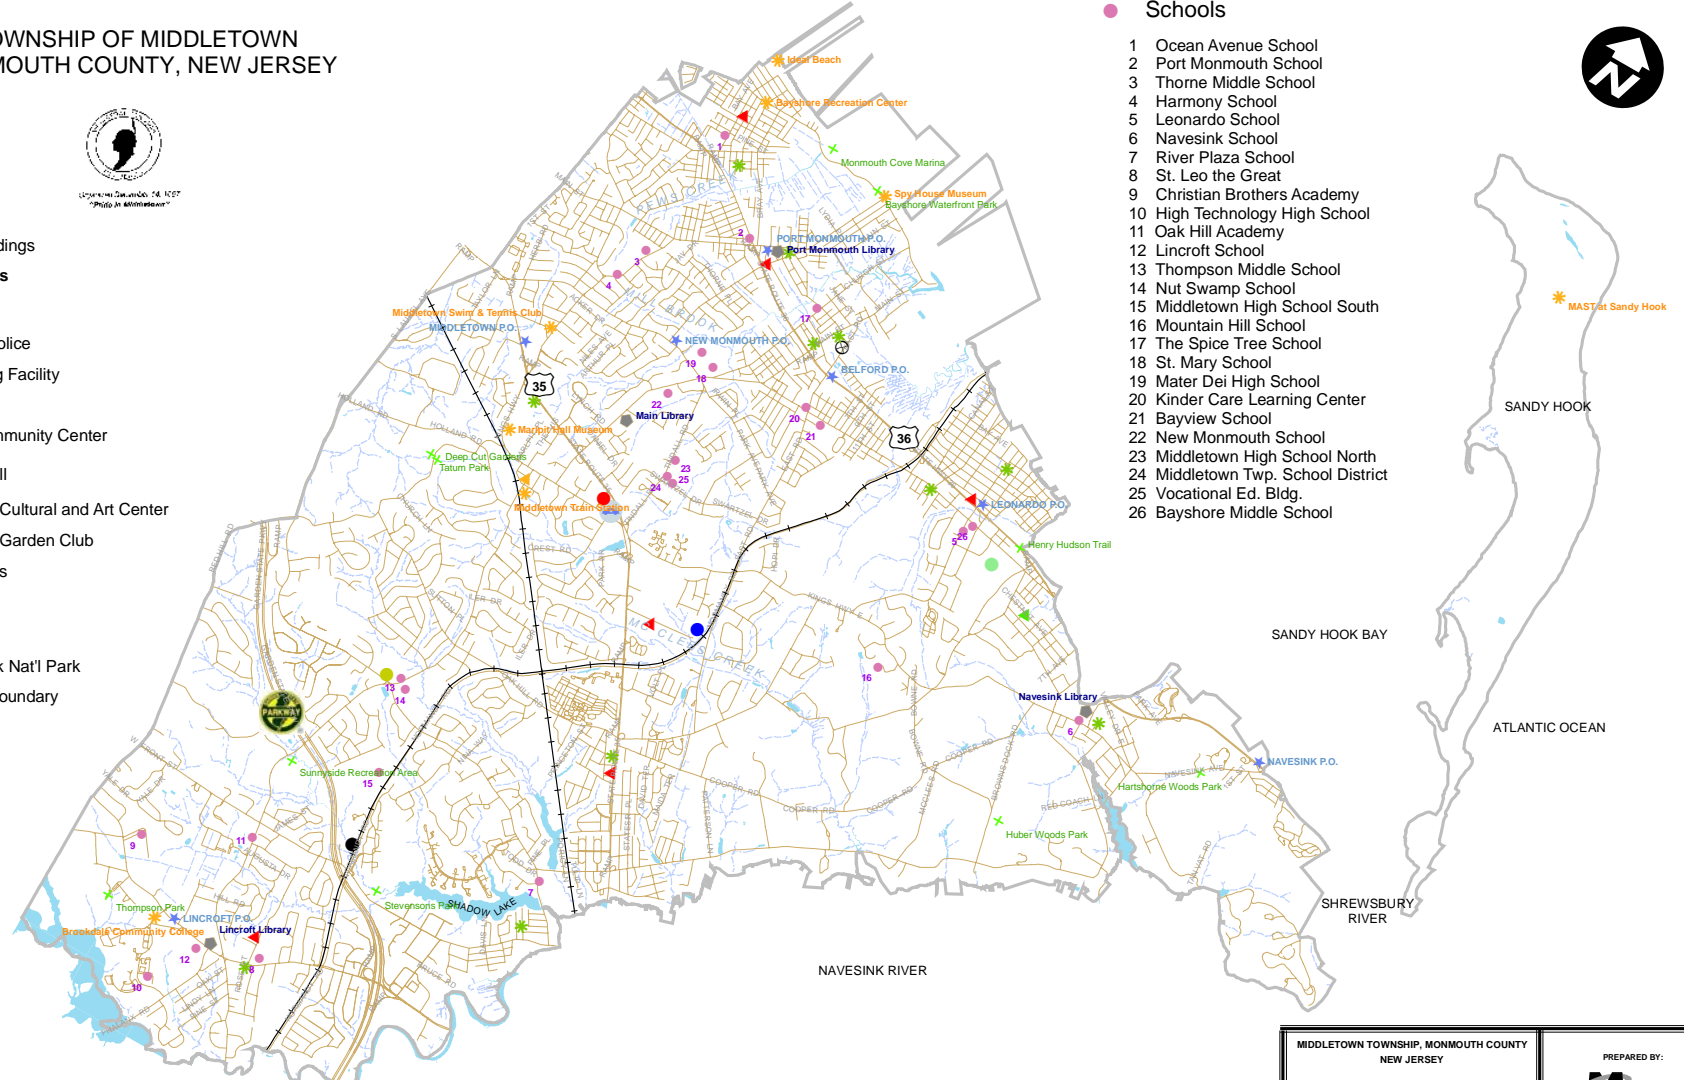

TOWNSHIP OF MIDDLETOWN MONMOUTH COUNTY, NEW JERSEY

Legend

- County Buildings
- **Municipal Buildings**
- Town Hall
- Municipal Police
- Fire Training Facility
- First Aid
- Hillside Community Center
- Croydon Hall
- Middletown Cultural and Art Center
- Middletown Garden Club
- Public Works
- Fire
- Sandy Hook Nat'l Park
- Township Boundary
- Railroad
- Roads
- Streams
- Lakes

Schools

1. 1 Ocean Avenue School
2. 2 Port Monmouth School
3. 3 Thorne Middle School
4. 4 Harmony School
5. 5 Leonardo School
6. 6 Navesink School
7. 7 River Plaza School
8. 8 St. Leo the Great
9. 9 Christian Brothers Academy
10. 10 High Technology High School
11. 11 Oak Hill Academy
12. 12 Lincroft School
13. 13 Thompson Middle School
14. 14 Nut Swamp School
15. 15 Middletown High School South
16. 16 Mountain Hill School
17. 17 The Spice Tree School
18. 18 St. Mary School
19. 19 Mater Dei High School
20. 20 Kinder Care Learning Center
21. 21 Bayview School
22. 22 New Monmouth School
23. 23 Middletown High School North
24. 24 Middletown Twp. School District
25. 25 Vocational Ed. Bldg.
26. 26 Bayshore Middle School

MIDDLETOWN TOWNSHIP, MONMOUTH COUNTY NEW JERSEY		PREPARED BY: CONSULTING ARCHITECTS & PLANNERS PLANNERS • DESIGNERS • CONSULTANTS ARCHITECTS (908) 684-5500
COMMUNITY FACILITIES		
OCTOBER 2004		
0 1,350 2,700 5,400 8,100 Feet