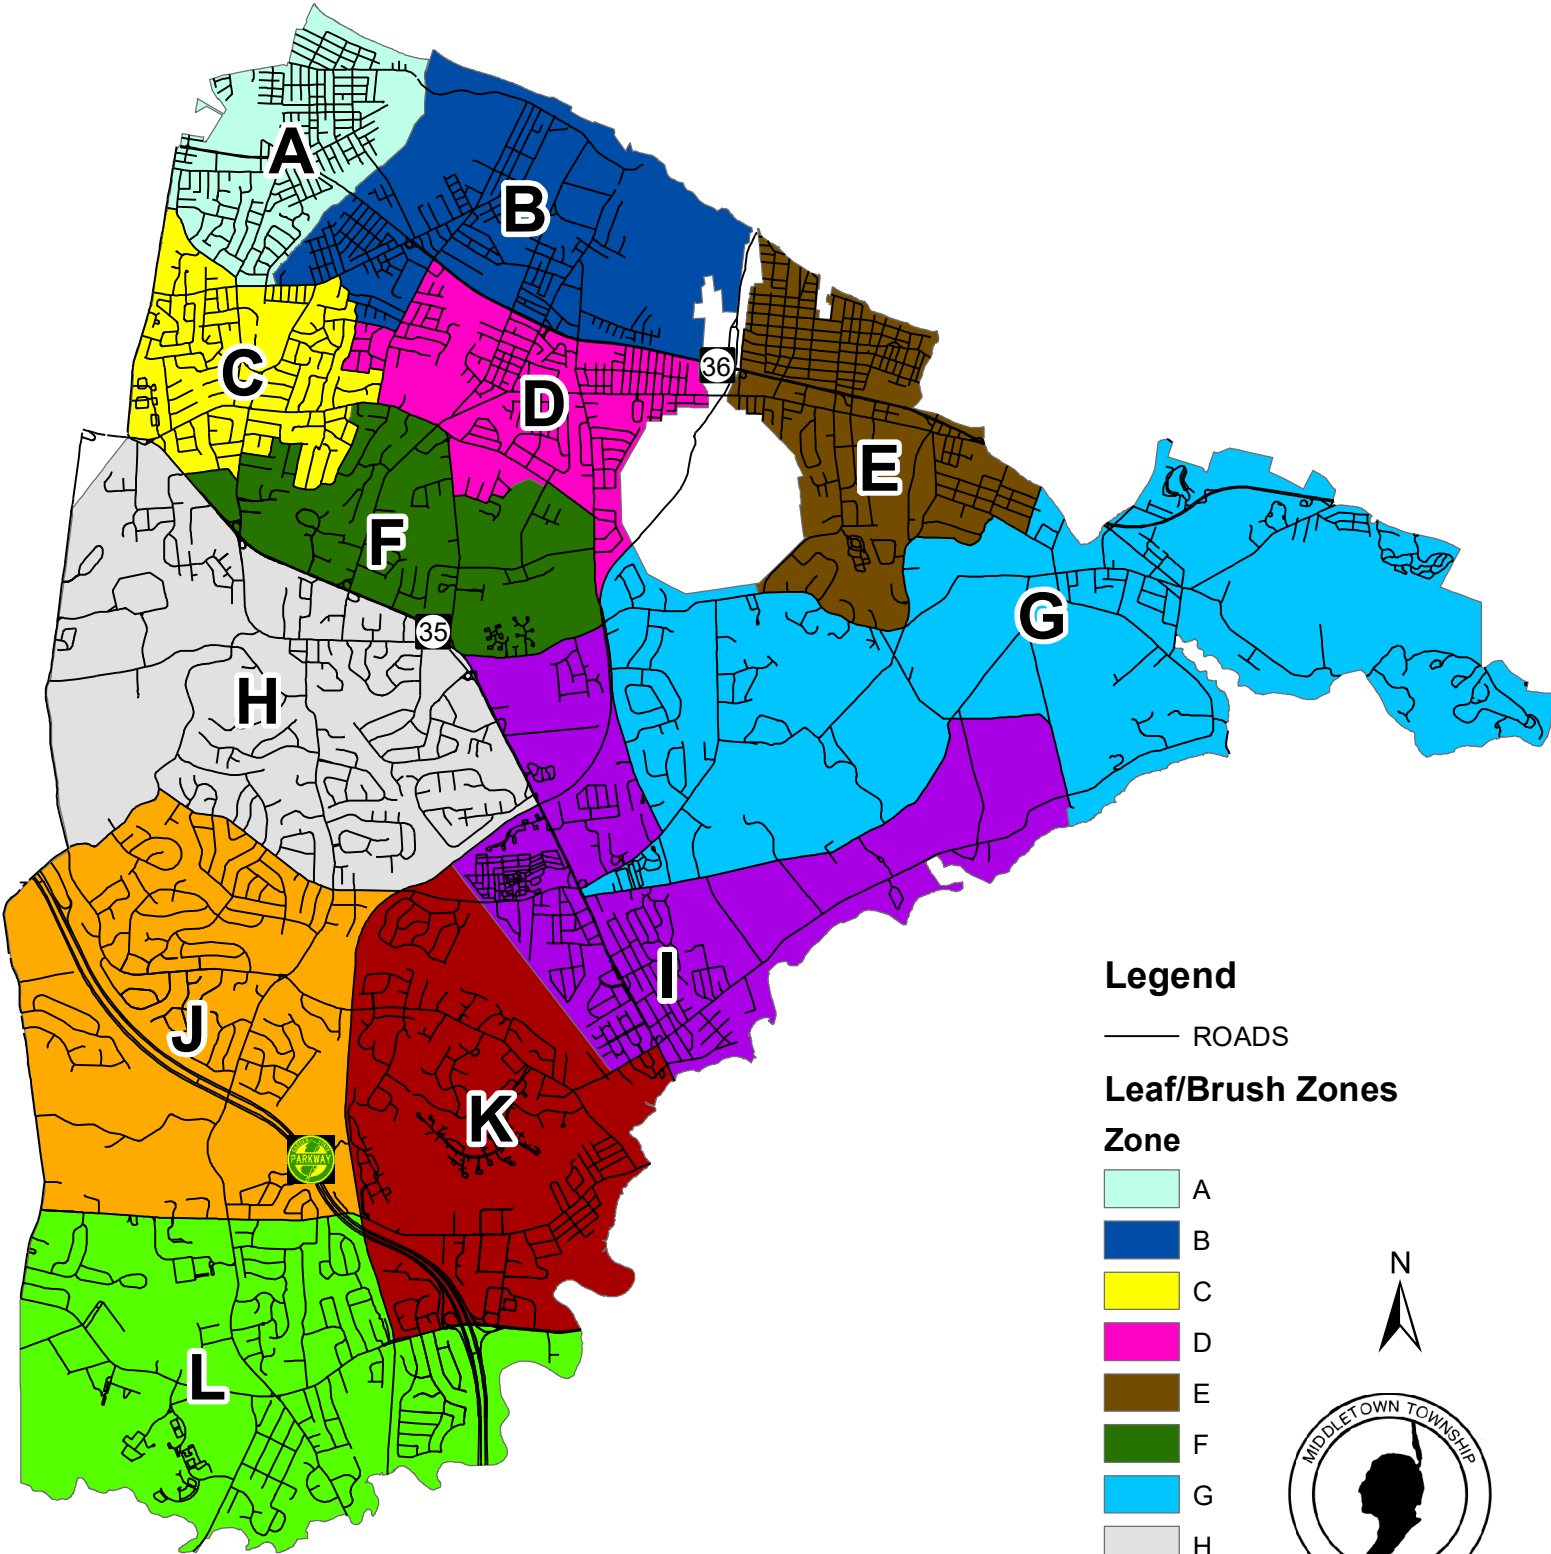

Leaf and Brush Zones for Middletown Township

Legend

— ROADS

Leaf/Brush Zones

Zone

- A
- B
- C
- D
- E
- F
- G
- H
- I
- J
- K
- L

Map Source: Township of Middletown Public Works and Department of Planning and Community Development

Map Date: June 2018