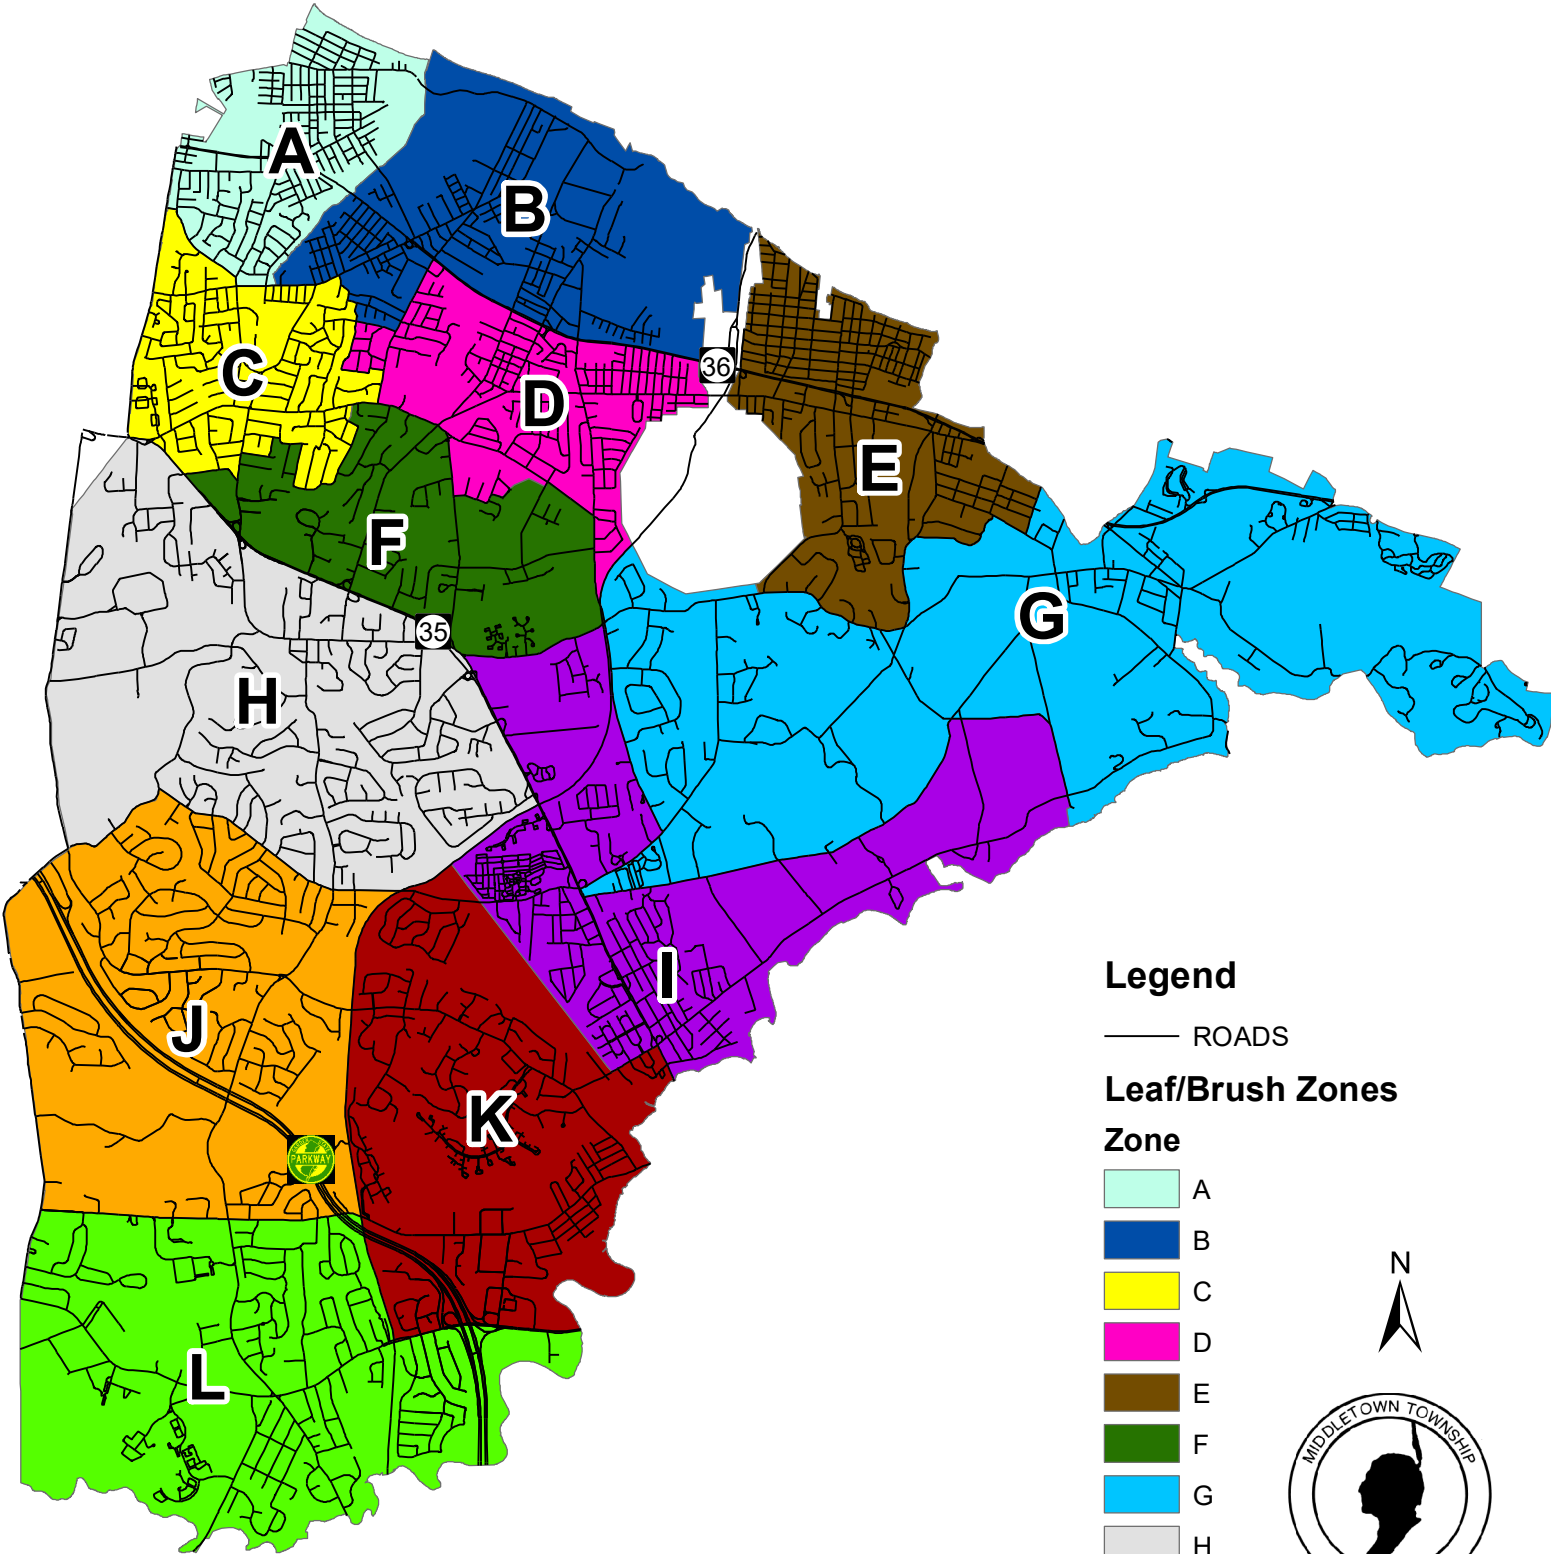

# Leaf and Brush Zones for Middletown Township

### Legend

— ROADS

### Leaf/Brush Zones

#### Zone

-  A
-  B
-  C
-  D
-  E
-  F
-  G
-  H
-  I
-  J
-  K
-  L

Map Source: Township of Middletown Public Works and Department of Planning and Community Development

Map Date: June 2018